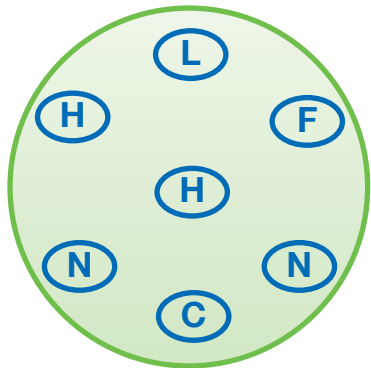

Container	Sign	Species	Variety	Colour
Large Pot	L	Lobelia speciosa	Fan®	Salmon
	F	Petunia x hybrida	AVALANCHE	Salmon
Colour: Green	H	Senecio cineraria	SILVERDUST	
	N	Armeria maritima	MORNING STAR	Deep Rose
Diameter: 30	C	Gypsophila repens	FILOU	Rose