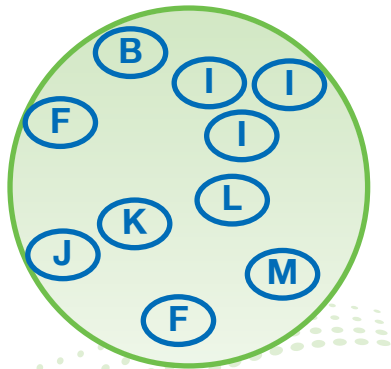

Container	Sign	Species	Variety	Colour
Large Pot	B	Begonia tuberhybrida	Illumination®	White
	I	Cobea scandens		
Colour: Red	F	Petunia x hybrida	AVALANCHE	Red
	J	Sedum selskianum	SPIRIT	
Diameter: 30	K	Salvia x superba	ADORA	Blue
	L	Lobelia speciosa	Fan®	Blue
	M	Sedum spurium	VOODOO