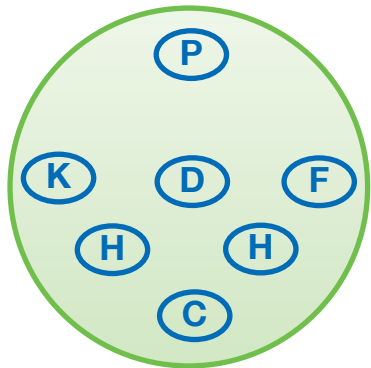

Container	Sign	Species	Variety	Colour
Medium Pot	P	Begonia x benariensis	BIG	Red with Bronze Leaf
Colour: Lilac	K	Salvia x superba	ADORA	Blue
	F	Petunia x hybrida	AVALANCHE	White
Diameter: 30	H	Senecio cineraria	SILVERDUST	
	C	Gypsophila repens	FILOU	White
	D	Pennisetum setaceum