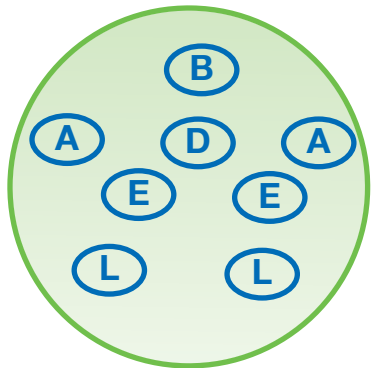

Container	Sign	Species	Variety	Colour
Large Pot	B	Begonia tuberhybrida	Illumination®	Scarlet
	D	Pennisetum setaceum		
Colour: Green	E	Salvia farinacea	FAIRY QUEEN	
	A	Alchemilla mollis	Thriller®	
Diameter: 30	L	Lobelia speciosa	Fan®	Scarlet