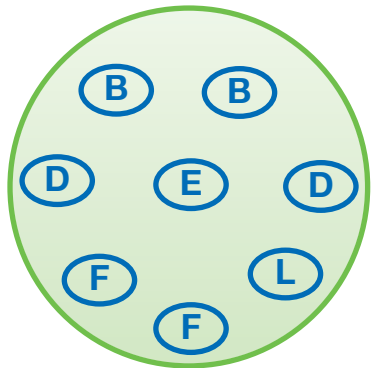

Container	Sign	Species	Variety	Colour	
Large pot Colour: Lilac Diameter: 33,5	B	Begonia tuberhybrida	Illumination®	Salmon Pink	
	E	Salvia farinacea	Evolution®	White	
	D	Pennisetum setaceum			
	F	Petunia x hybrida	AVALANCHE	Grape	
	L	Lobelia speciosa	Fan®	Scarlet