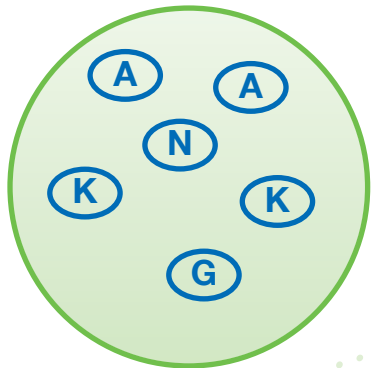

Container	Sign	Species	Variety	Colour
Medium Pot Colour: Red Diameter: 30	G	Festuca glauca		
	K	Salvia x superba	ADORA	Blue
	N	Armeria maritima	MORNING STAR	White
	A	Alchemilla mollis	Thriller®