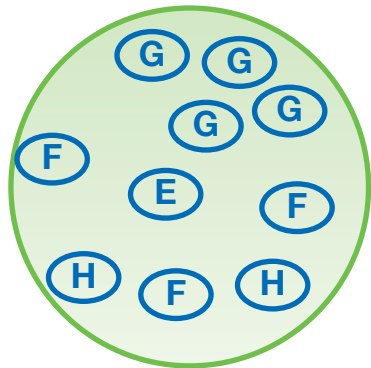

One
touch

We bring *Beauty*
to the world™

Container	Sign	Species	Variety	Colour
Large Pot	B	Begonia tuberhybrida	Illumination®	Apricot
	A	Alchemilla mollis	Thriller®	
Colour: Lilac	C	Gypsophila repens	FILOU	White
	D	Pennisetum setaceum		
Diameter: 33,5	E	Salvia farinacea	Evolution®	White
	F	Petunia x hybrida	AVALANCHE	Grape