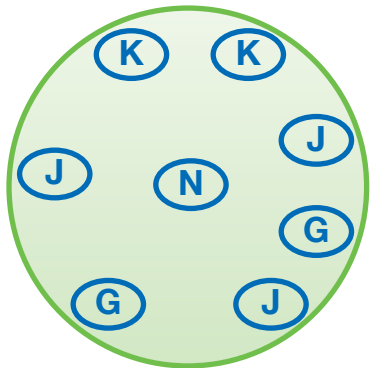

Container	Sign	Species	Variety	Colour
Small pot	G	<i>Gypsophila repens</i>	FILOU	White
	J	<i>Lobelia erinus</i>	PALACE	Blue with Eye
	J	<i>Lobelia erinus</i>	PALACE	Royal
	J	<i>Lobelia erinus</i>	PALACE	White
	K	<i>Nassella tenuissima</i>	PONY TAILS	
	N	<i>Pentas lanceolata</i>